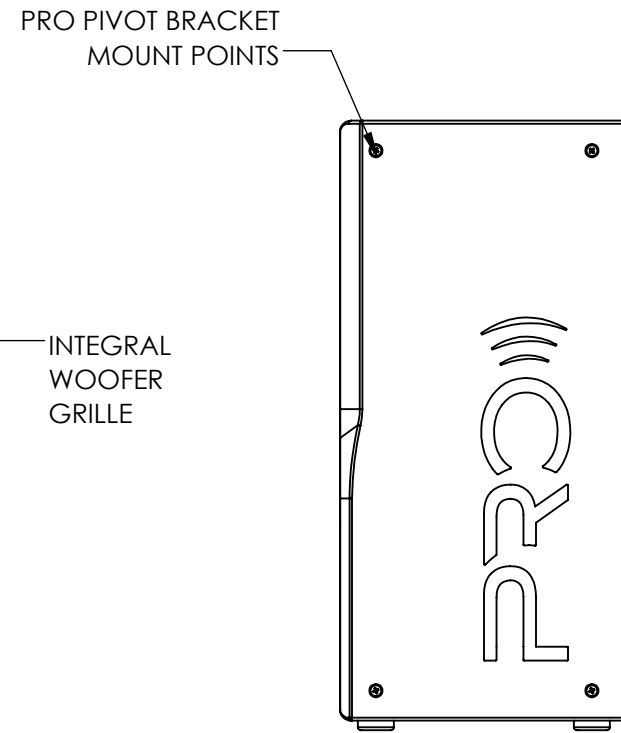

TOP VIEW

FRONT VIEW

SIDE VIEW

ISO VIEW

NOTES

- MODEL S-12Sm REQUIRES BI-AMP OPERATION. 4 CONDUCTORS REQUIRED.

PROPRIETARY AND CONFIDENTIAL
THE INFORMATION CONTAINED IN THIS DRAWING IS THE SOLE PROPERTY OF PROFESSIONAL HOME CINEMA, LLC. ANY REPRODUCTION IN PART OR AS A WHOLE WITHOUT THE WRITTEN PERMISSION OF PROFESSIONAL HOME CINEMA, LLC IS PROHIBITED. THE HOLDER OF THIS DOCUMENT SHALL KEEP ALL INFORMATION CONTAINED HEREIN CONFIDENTIAL AND SHALL PROTECT THE SAME IN WHOLE OR IN PART FROM DISCLOSURE AND DISSEMINATION TO ALL THIRD PARTIES.

		UNLESS OTHERWISE SPECIFIED:		NAME	DATE	PRO AUDIO TECHNOLOGY	
		DIMENSIONS ARE IN INCHES		DRAWN		TITLE: S-12sm	
		TOLERANCES:		CHECKED			
		FRACTIONAL ±		ENG APPR.			
		ANGULAR: MACH ± BEND ±		MFG APPR.			
		TWO PLACE DECIMAL ±0.01		Q.A.		SIZE	PART NO.
		THREE PLACE DECIMAL ±0.01				B	
		INTERPRET GEOMETRIC TOLERANCING PER:				SCALE: 1:8	WEIGHT:
		MATERIAL				SHEET 1 OF 1	
		FINISH					
NEXT ASSY	USED ON	DO NOT SCALE DRAWING					
APPLICATION							