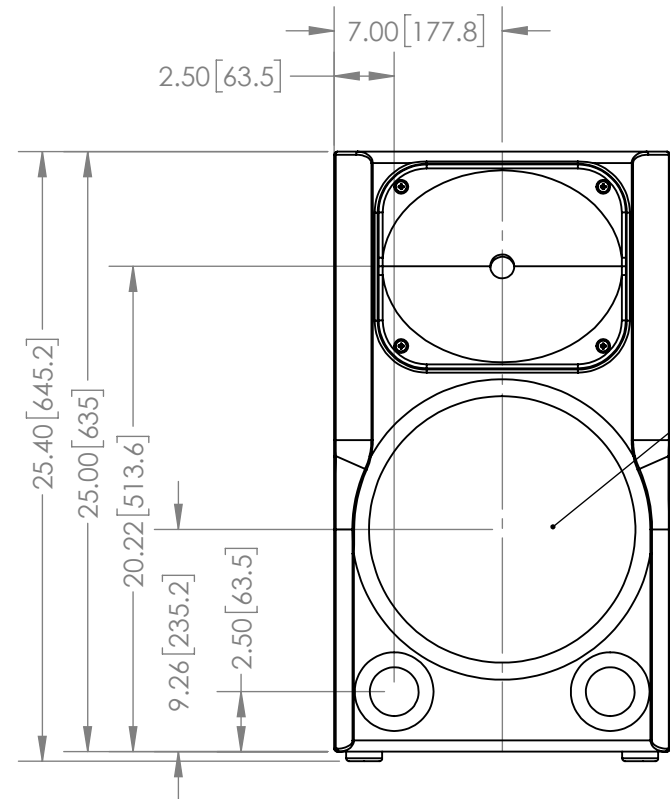

TOP VIEW

FRONT VIEW

SIDE VIEW

ISO VIEW

NOTES

- MODEL S-12Sm REQUIRES BI-AMP OPERATION. 4 CONDUCTORS REQUIRED.

PROPRIETARY AND CONFIDENTIAL
THE INFORMATION CONTAINED IN THIS DRAWING IS THE SOLE PROPERTY OF PROFESSIONAL HOME CINEMA, LLC. ANY REPRODUCTION IN PART OR AS A WHOLE WITHOUT THE WRITTEN PERMISSION OF PROFESSIONAL HOME CINEMA, LLC IS PROHIBITED. THE HOLDER OF THIS DOCUMENT SHALL KEEP ALL INFORMATION CONTAINED HEREIN CONFIDENTIAL AND SHALL PROTECT THE SAME IN WHOLE OR IN PART FROM DISCLOSURE AND DISSEMINATION TO ALL THIRD PARTIES.

		UNLESS OTHERWISE SPECIFIED:		NAME	DATE	PRO AUDIO TECHNOLOGY	
		DIMENSIONS ARE IN INCHES		DRAWN		TITLE: S-12sm	
		TOLERANCES:		CHECKED			
		FRACTIONAL ±		ENG APPR.			
		ANGULAR: MACH ± BEND ±		MFG APPR.			
		TWO PLACE DECIMAL ±0.01		Q.A.		SIZE	PART NO.
		THREE PLACE DECIMAL ±0.01				B	
		INTERPRET GEOMETRIC TOLERANCING PER:				SCALE: 1:8	WEIGHT:
		MATERIAL				SHEET 1 OF 1	
		FINISH					
NEXT ASSY	USED ON	DO NOT SCALE DRAWING					
APPLICATION							