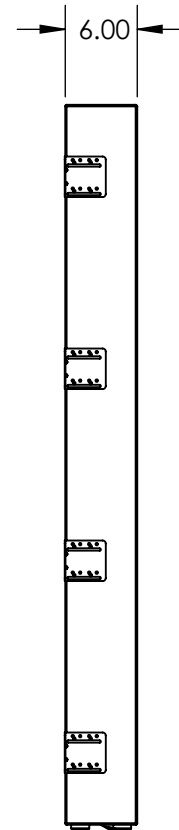

Note:  
This PHC speaker is coated with an ultra-durable poly urea coating that varies slightly in thickness; therefore the overall dimensions may vary slightly from those shown in this drawing. Allowance for this variance should be included in the system installation design.

FRONT VIEW

SIDE VIEW

ISO VIEW

INPUT TERMINAL ON BOTTOM SURFACE

**PROPRIETARY AND CONFIDENTIAL**

THE INFORMATION CONTAINED IN THIS DRAWING IS THE SOLE PROPERTY OF PROFESSIONAL HOME CINEMA, LLC. ANY REPRODUCTION IN PART OR AS A WHOLE WITHOUT THE WRITTEN PERMISSION OF PROFESSIONAL HOME CINEMA, LLC IS PROHIBITED. THE HOLDER OF THIS DOCUMENT SHALL KEEP ALL INFORMATION CONTAINED HEREIN CONFIDENTIAL AND SHALL PROTECT THE SAME IN WHOLE OR IN PART FROM DISCLOSURE AND DISSEMINATION TO ALL THIRD PARTIES.

DIMENSIONS ARE IN INCHES  
TOLERANCES:  
FRACTIONAL ±  
ANGULAR: MACH ± BEND ±  
TWO PLACE DECIMAL ±  
THREE PLACE DECIMAL ±

MATERIAL --

FINISH --

NEXT ASSY USED ON

APPLICATION

DO NOT SCALE DRAWING

	NAME	DATE
DRAWN		
CHECKED		
ENG APPR.		
MFG APPR.		
Q.A.		

PROFESSIONAL HOME CINEMA, LLC

**LFC-12v  
DIMENSIONS**

SIZE <b>A</b>	DWG. NO.	REV.
SCALE: 1:15	WEIGHT:	SHEET 1 OF 1