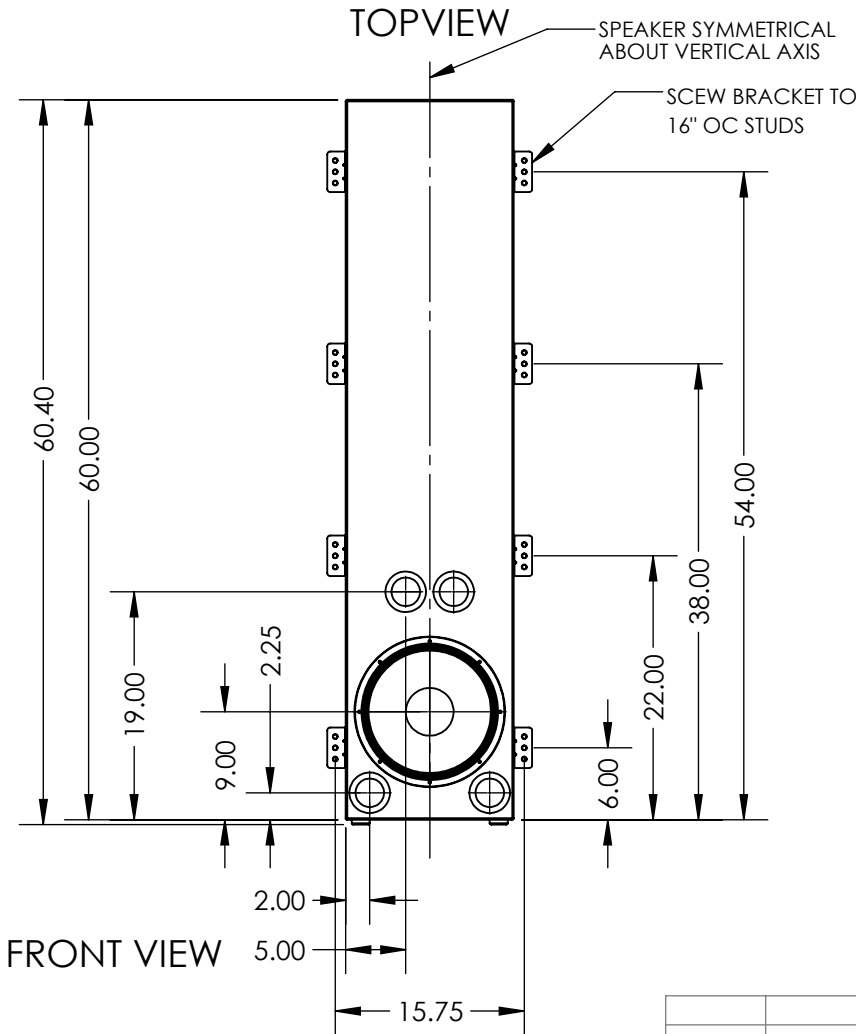

Note:  
This PHC speaker is coated with an ultra-durable poly urea coating that varies slightly in thickness; therefore the overall dimensions may vary slightly from those shown in this drawing. Allowance for this variance should be included in the system installation design.

FRONT VIEW

SIDE VIEW

ISO VIEW

INPUT TERMINAL ON BOTTOM SURFACE

**PROPRIETARY AND CONFIDENTIAL**

THE INFORMATION CONTAINED IN THIS DRAWING IS THE SOLE PROPERTY OF PROFESSIONAL HOME CINEMA, LLC. ANY REPRODUCTION IN PART OR AS A WHOLE WITHOUT THE WRITTEN PERMISSION OF PROFESSIONAL HOME CINEMA, LLC IS PROHIBITED. THE HOLDER OF THIS DOCUMENT SHALL KEEP ALL INFORMATION CONTAINED HEREIN CONFIDENTIAL AND SHALL PROTECT THE SAME IN WHOLE OR IN PART FROM DISCLOSURE AND DISSEMINATION TO ALL THIRD PARTIES.

DIMENSIONS ARE IN INCHES  
TOLERANCES:  
FRACTIONAL ±  
ANGULAR: MACH ± BEND ±  
TWO PLACE DECIMAL ±  
THREE PLACE DECIMAL ±

MATERIAL --

FINISH --

NEXT ASSY USED ON

APPLICATION

DO NOT SCALE DRAWING

	NAME	DATE
DRAWN		
CHECKED		
ENG APPR.		
MFG APPR.		
Q.A.		

PROFESSIONAL HOME CINEMA, LLC

**LFC-12v  
DIMENSIONS**

SIZE <b>A</b>	DWG. NO.	REV.
SCALE: 1:15	WEIGHT:	SHEET 1 OF 1