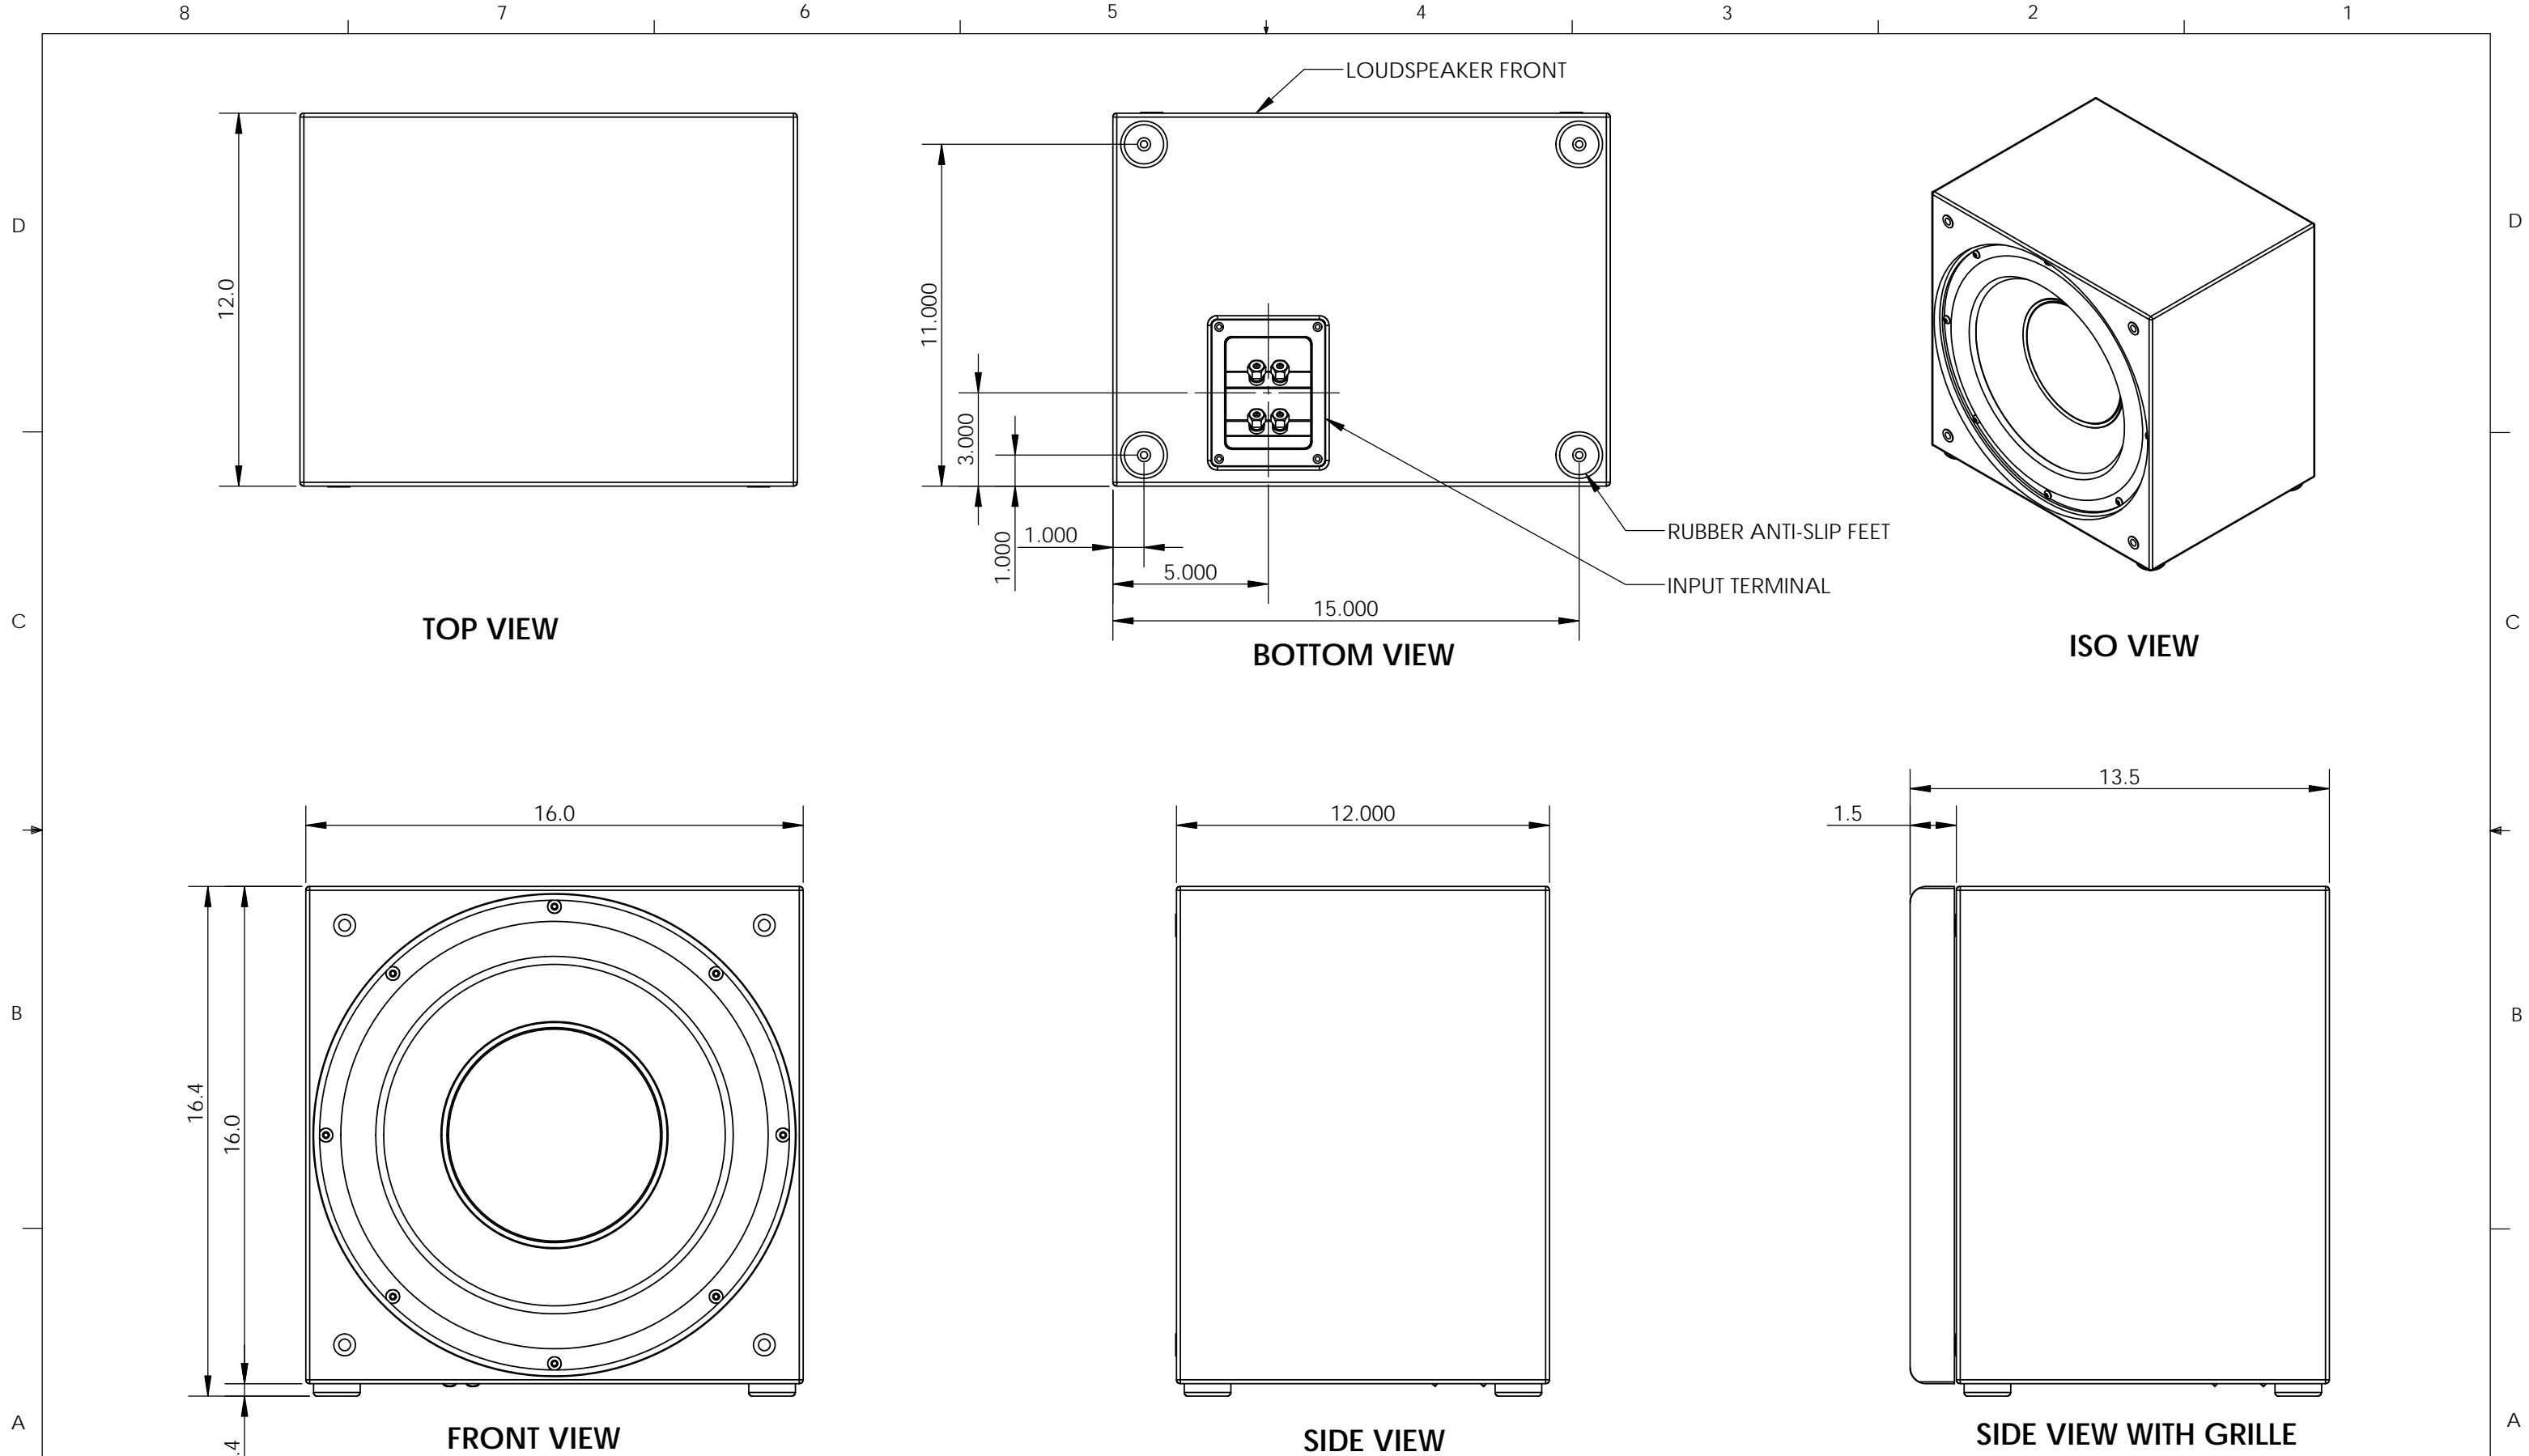

A

8 7 6 5 4 3 2 1

TITLE:	LFC-14sm	SIZE	B	PART NO.	REV	A
PROFESSIONAL HOME CINEMA, LLC	SCALE: 1:5	WEIGHT:	SHEET 2 OF 2			