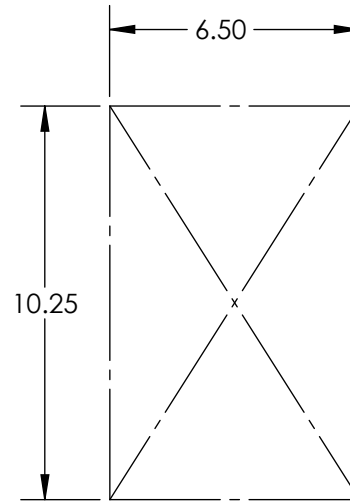

TOP VIEW w/GRILLE

DETAIL A  
SCALE 1 : 1

ISO VIEW

FRONT VIEW

SIDE VIEW

WALL CUTOUT

FRONT VIEW w/GRILLE

**PROPRIETARY AND CONFIDENTIAL**

DIMENSIONS ARE IN INCHES  
TOLERANCES:  
FRACTIONAL ±  
ANGULAR: MACH ± BEND ±  
TWO PLACE DECIMAL ±  
THREE PLACE DECIMAL ±

MATERIAL --  
FINISH --

NEXT ASSY USED ON APPLICATION DO NOT SCALE DRAWING

	NAME	DATE
DRAWN		
CHECKED		
ENG APPR.		
MFG APPR.		
Q.A.		

PROFESSIONAL HOME CINEMA, LLC

SCRS-5iw

SIZE <b>A</b>	DWG. NO.	REV.
SCALE: 1:15	WEIGHT:	SHEET 1 OF 2