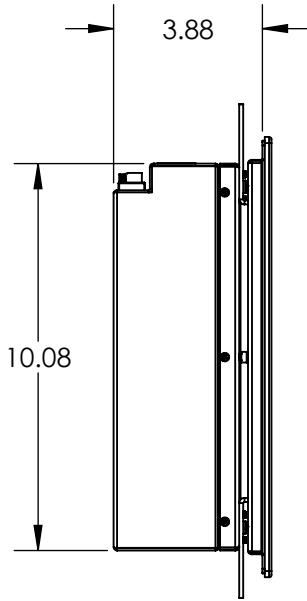

TOP VIEW w/GRILLE

DETAIL A  
SCALE 1 : 1

ISO VIEW

FRONT VIEW

SIDE VIEW

WALL CUTOUT

FRONT VIEW w/GRILLE

**PROPRIETARY AND CONFIDENTIAL**

DIMENSIONS ARE IN INCHES  
TOLERANCES:  
FRACTIONAL ±  
ANGULAR: MACH ± BEND ±  
TWO PLACE DECIMAL ±  
THREE PLACE DECIMAL ±

MATERIAL --  
FINISH --

NEXT ASSY USED ON APPLICATION DO NOT SCALE DRAWING

	NAME	DATE
DRAWN		
CHECKED		
ENG APPR.		
MFG APPR.		
Q.A.		

PROFESSIONAL HOME CINEMA, LLC

SCRS-5iw

SIZE <b>A</b>	DWG. NO.	REV.
SCALE: 1:15	WEIGHT:	SHEET 1 OF 2