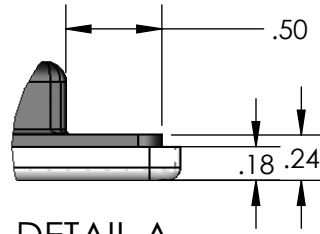

TOP VIEW w/GRILLE

DETAIL A  
SCALE 1 : 1

ISO VIEW

FRONT VIEW

SIDE VIEW

WALL CUTOUT

FRONT VIEW w/GRILLE

**PROPRIETARY AND CONFIDENTIAL**

DIMENSIONS ARE IN INCHES  
TOLERANCES:  
FRACTIONAL ±  
ANGULAR: MACH ± BEND ±  
TWO PLACE DECIMAL ±  
THREE PLACE DECIMAL ±

MATERIAL --  
FINISH --

NEXT ASSY USED ON APPLICATION DO NOT SCALE DRAWING

	NAME	DATE
DRAWN		
CHECKED		
ENG APPR.		
MFG APPR.		
Q.A.		