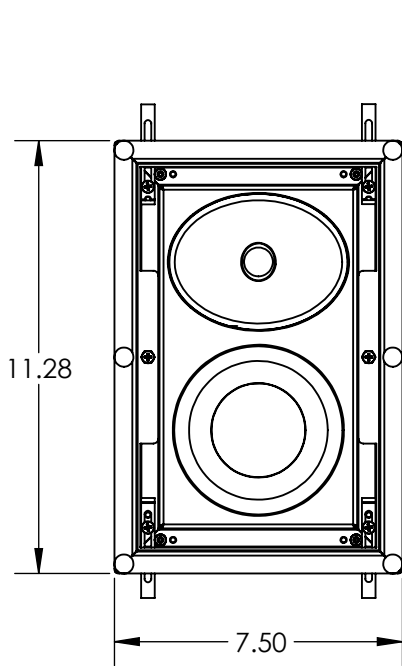

TOP VIEW w/GRILLE

DETAIL A  
SCALE 1 : 1

ISO VIEW

FRONT VIEW

SIDE VIEW

WALL CUTOUT

FRONT VIEW w/GRILLE

**PROPRIETARY AND CONFIDENTIAL**

DIMENSIONS ARE IN INCHES  
TOLERANCES:  
FRACTIONAL ±  
ANGULAR: MACH ± BEND ±  
TWO PLACE DECIMAL ±  
THREE PLACE DECIMAL ±

MATERIAL --  
FINISH --

NEXT ASSY USED ON APPLICATION DO NOT SCALE DRAWING

	NAME	DATE
DRAWN		
CHECKED		
ENG APPR.		
MFG APPR.		
Q.A.		

PROFESSIONAL HOME CINEMA, LLC

SCRS-5iw

SIZE <b>A</b>	DWG. NO.	REV.
SCALE: 1:15	WEIGHT:	SHEET 1 OF 2