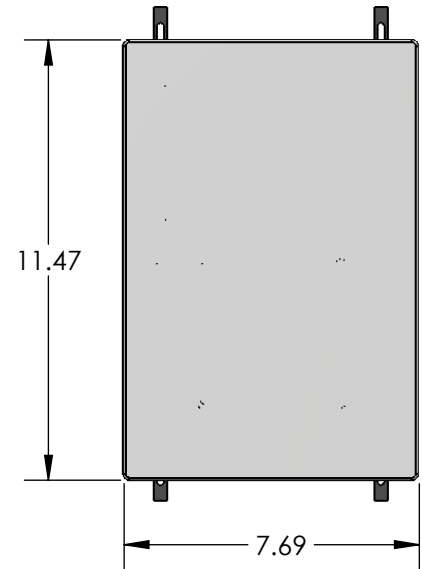

TOP VIEW w/GRILLE

DETAIL A  
SCALE 1 : 1

ISO VIEW

FRONT VIEW

SIDE VIEW

WALL CUTOUT

FRONT VIEW w/GRILLE

**PROPRIETARY AND CONFIDENTIAL**

DIMENSIONS ARE IN INCHES  
TOLERANCES:  
FRACTIONAL ±  
ANGULAR: MACH ± BEND ±  
TWO PLACE DECIMAL ±  
THREE PLACE DECIMAL ±

MATERIAL --  
FINISH --

NEXT ASSY USED ON APPLICATION DO NOT SCALE DRAWING

	NAME	DATE
DRAWN		
CHECKED		
ENG APPR.		
MFG APPR.		
Q.A.		

PROFESSIONAL HOME CINEMA, LLC

SCRS-5iw

SIZE <b>A</b>	DWG. NO.	REV.
SCALE: 1:15	WEIGHT:	SHEET 1 OF 2